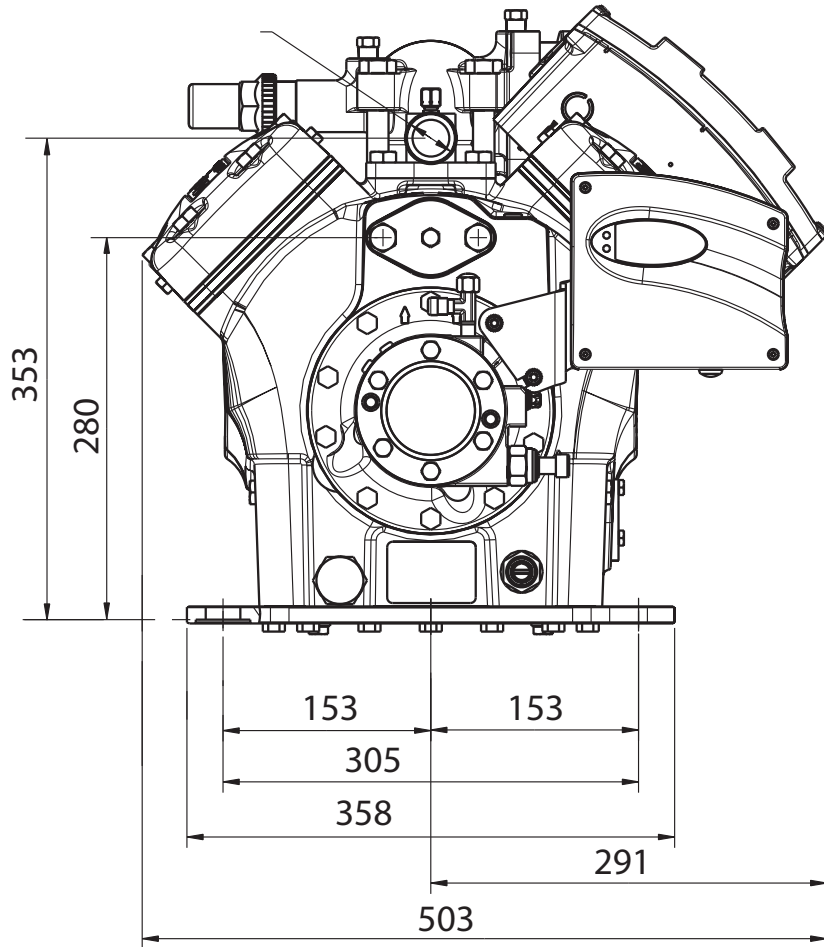

Model	Drawing Number	Revision Number	Date
4MJ-33X	497-1207-00	0	19.03.2010
4MT-22X	497-1206-00	0	19.03.2010
4MU-25X	497-1208-00	0	19.03.2010

Discharge Valve
 OUT Diameter Ø38.00
 IN Diameter Ø34.93

Suction Valve
 OUT Diameter Ø60.00
 IN Diameter Ø54.17