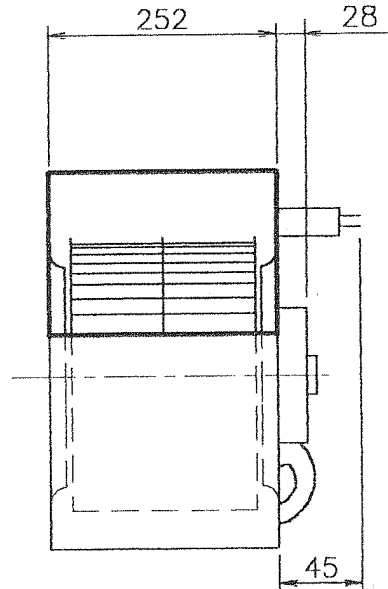

SHEVAH

BLOWERS L.T.D.

SHEVAH BLOWERS

29.07.01

FAN TYPE

DD 7-7

90 W

4 P

4 VEL

MOTOR TYPE 34-015
WHEEL TYPE GR205-R15-66-200D
CW 72691
CCW 72696

MOTOR POWER 90 W
NOMINAL CURRENT 0,6 A
MAXIMUM CURRENT 0,6 A
CAPACITOR 4 μ F

NOISE LEVEL AT 1.5 meter IN FREE ACOUSTIC FIELD