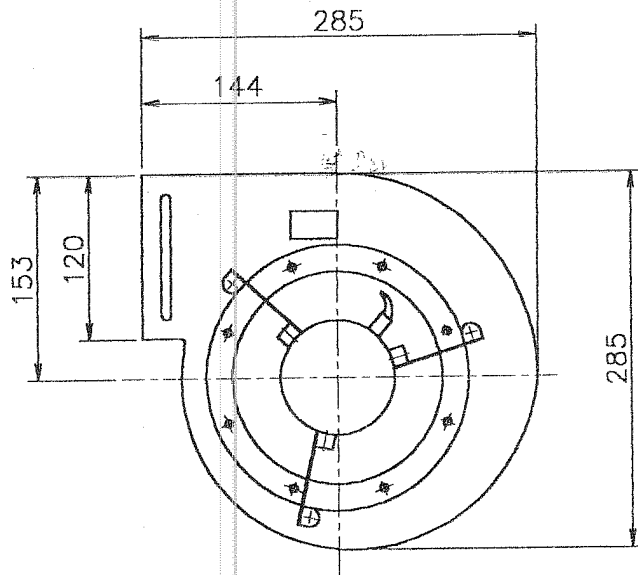

SHEVAH

BLOWERS L.T.D.

SHEVAH BLOWERS

29.07.01

FAN TYPE

DD 7-7

90 W

4 P

4 VEL

MOTOR TYPE 34-015
WHEEL TYPE GR205-R15-66-200D
CW 72691
CCW 72696

MOTOR POWER 90 W
NOMINAL CURRENT 0,6 A
MAXIMUM CURRENT 0,6 A
CAPACITOR 4 μ F

NOISE LEVEL AT 1.5 meter IN FREE ACOUSTIC FIELD