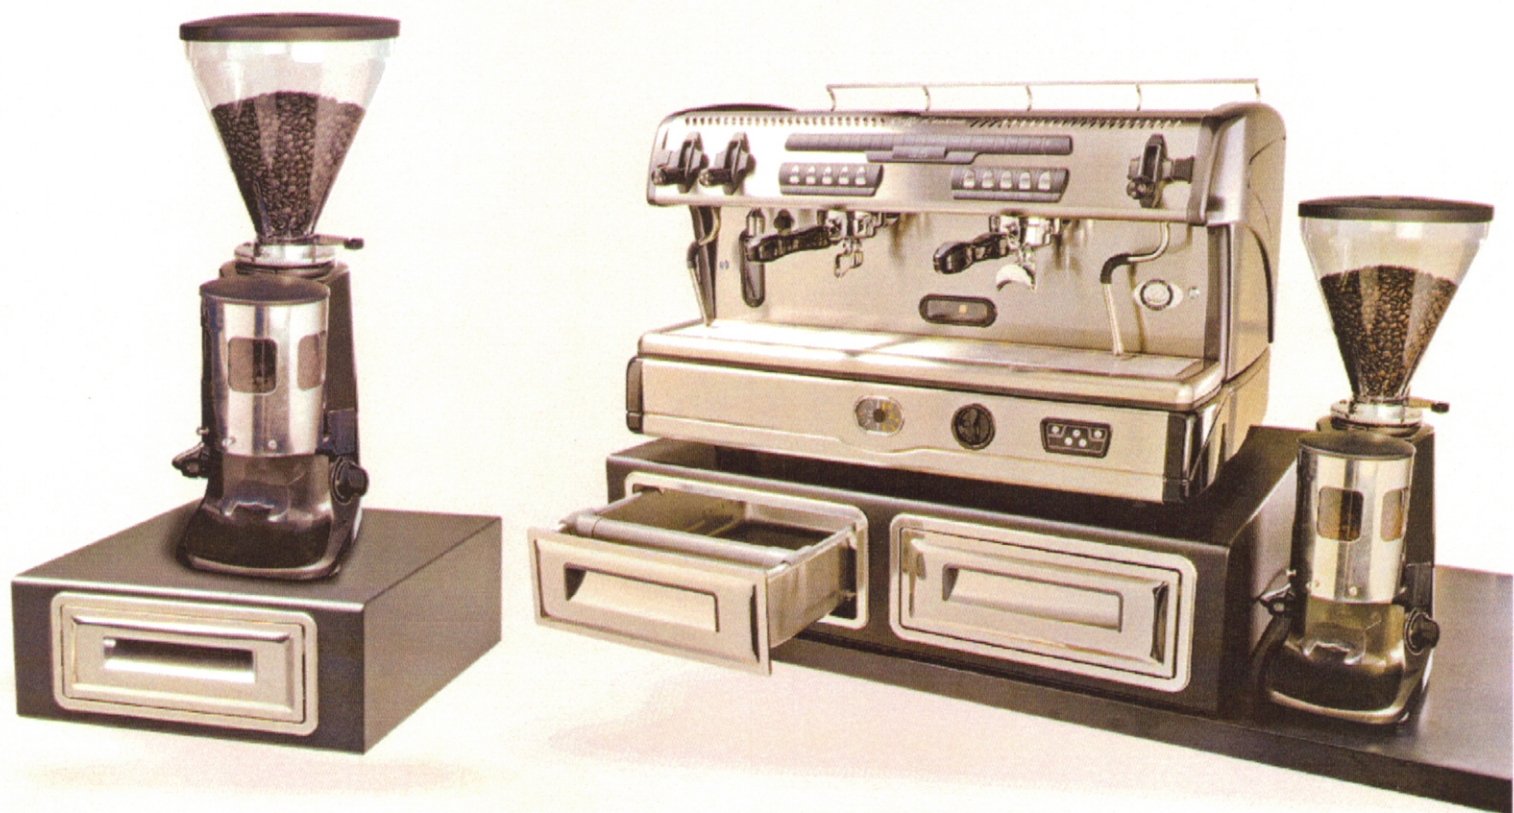

# Coffee Cube

Is a product from

**RONDA**  
STYLE THAT WORKS

*using a RONDA drawer  
has never been*

*so easy!*

[www.ronda.it](http://www.ronda.it)

# Coffee Cube

## Range

(Sizes expressed in mm.)

Code	Description
------	-------------

AC17	Coffee Cube for coffee grinder. Includes: ♦ 1 stainless steel knock-out drawer - Code: AP272
------	---

Code	Description
------	-------------

## Technical features

- ♦ Coffee Cube structure in electro-galvanized stainless steel with black powder coating
- ♦ Adjustable legs
- ♦ AC279 – AC379 model with hole for cabling
- ♦ The drawer's inside case is formed from one stainless steel sheet; with rounded inside corners to help facilitate cleaning
- ♦ The drawers have a polypropylene vapour cover and is completely airtight
- ♦ Reliability test with simulation of blows on the knock-out bar for 1,000,000 cycles