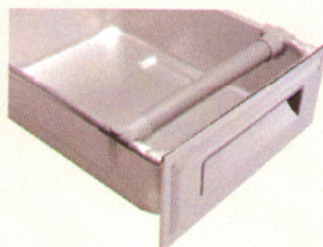

Technical features

- ♦ Coffee Cube structure in electro-galvanized stainless steel with black powder coating
- ♦ Adjustable legs
- ♦ AC279 – AC379 model with hole for cabling
- ♦ The drawer's inside case is formed from one stainless steel sheet; with rounded inside corners to help facilitate cleaning
- ♦ The drawers have a polypropylene vapour cover and is completely airtight
- ♦ Reliability test with simulation of blows on the knock-out bar for 1,000,000 cycles

RONDA
STYLE THAT WORKS