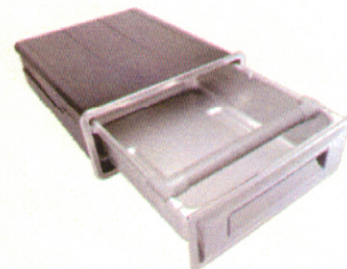

Technical features

- ♦ Coffee Cube structure in electro-galvanized stainless steel with black powder coating
- ♦ Adjustable legs
- ♦ AC279 – AC379 model with hole for cabling
- ♦ The drawer's inside case is formed from one stainless steel sheet; with rounded inside corners to help facilitate cleaning
- ♦ The drawers have a polypropylene vapour cover and is completely airtight
- ♦ Reliability test with simulation of blows on the knock-out bar for 1,000,000 cycles

RONDA
STYLE THAT WORKS