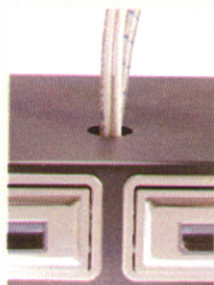

## Range

(Sizes expressed in mm.)

Code	Description
------	-------------

AC17	Coffee Cube for coffee grinder. Includes: ♦ 1 stainless steel knock-out drawer - Code: AP272
------	---

Code	Description
------	-------------

AC279	Coffee Cube for group of 2 espresso coffee machines. Includes: ♦ 1 stainless steel knock out drawer - Code: AP272 ♦ 1 stainless steel accessories drawer - Code: AP292
-------	--

Code	Description
------	-------------

## Technical features

- ♦ Coffee Cube structure in electro-galvanized stainless steel with black powder coating
- ♦ Adjustable legs
- ♦ AC279 – AC379 model with hole for cabling
- ♦ The drawer's inside case is formed from one stainless steel sheet; with rounded inside corners to help facilitate cleaning
- ♦ The drawers have a polypropylene vapour cover and is completely airtight
- ♦ Reliability test with simulation of blows on the knock-out bar for 1,000,000 cycles