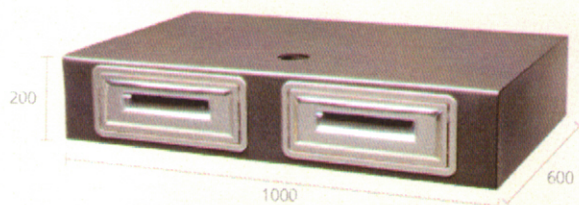

# Coffee Cube

Is a product from

**RONDA**  
STYLE THAT WORKS

*using a RONDA drawer  
has never been*

*so easy!*

[www.ronda.it](http://www.ronda.it)

## Range

(Sizes expressed in mm.)

Code	Description
------	-------------

AC17	Coffee Cube for coffee grinder. Includes: ♦ 1 stainless steel knock-out drawer - Code: AP272
------	---

Code	Description
------	-------------