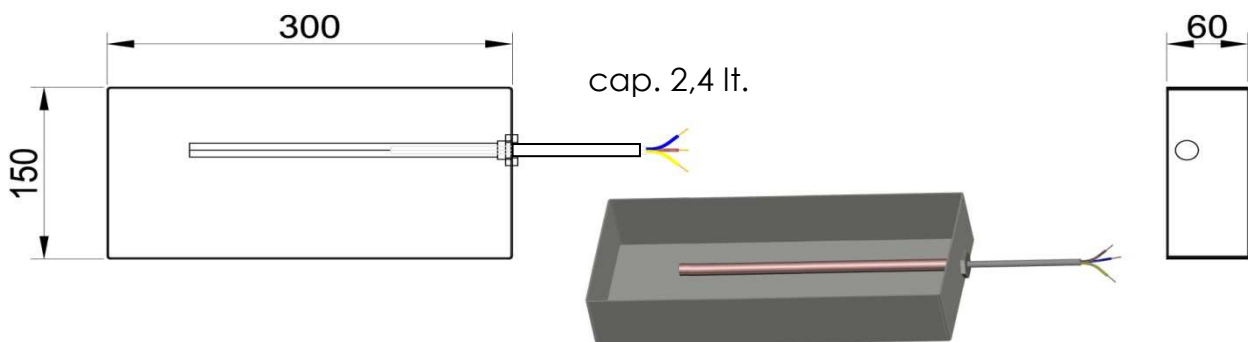

Evaporator tray to supply together with the self- regulating cartridge heater CPTC

Plastic models

Aluminum model thickness 2mm.

Calorflex srl