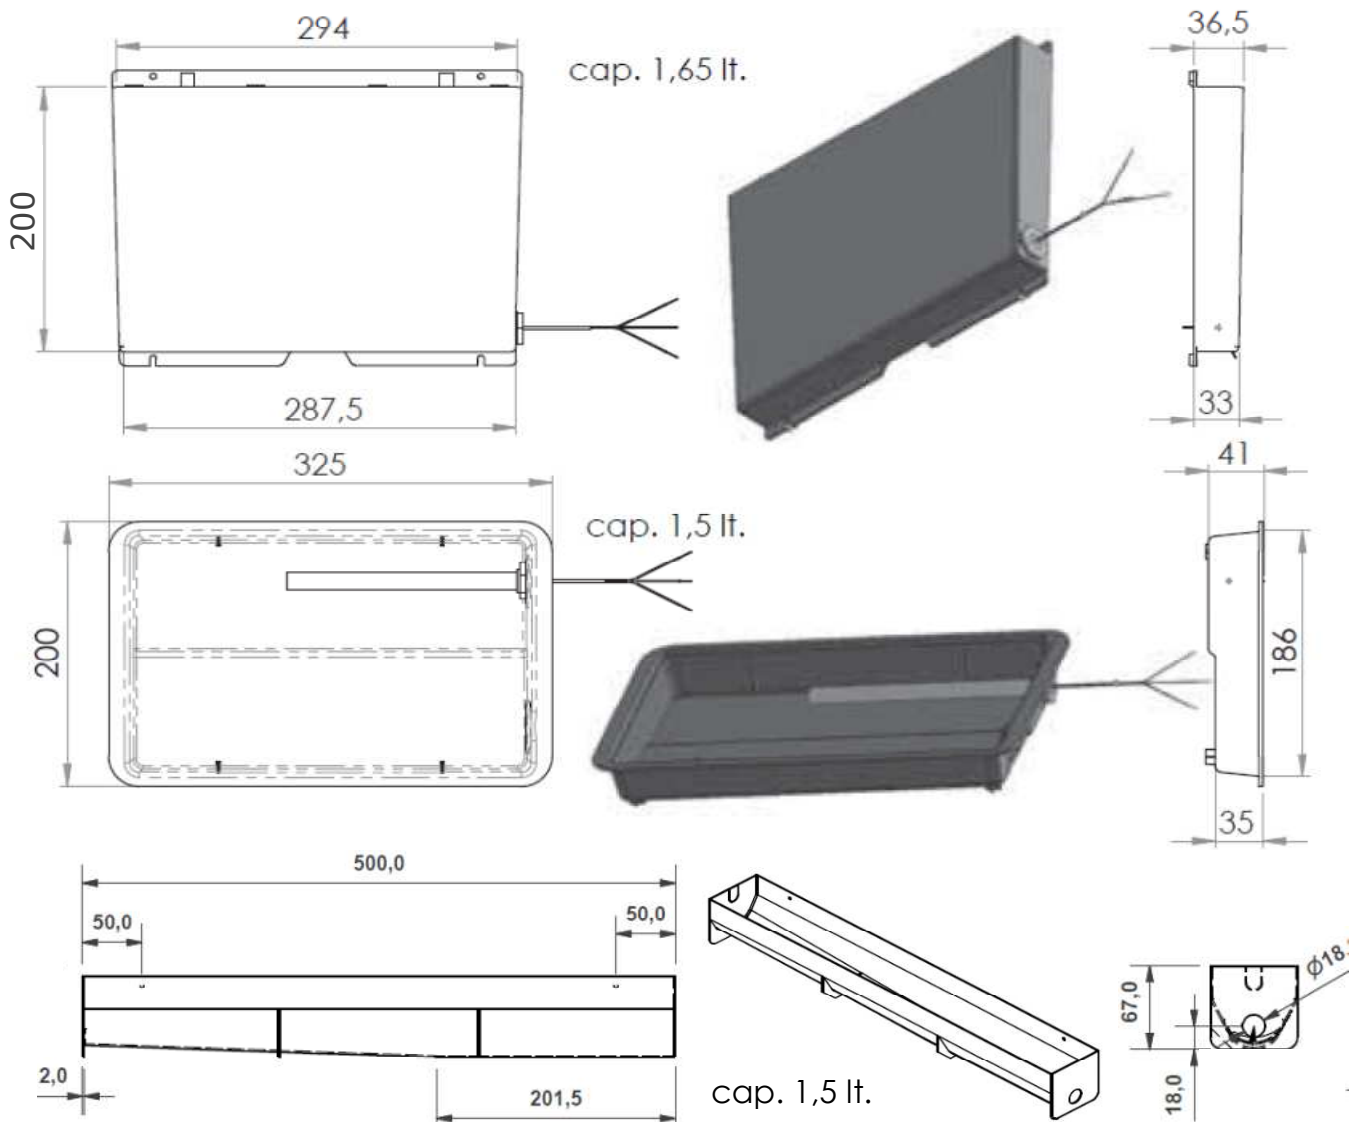

Evaporator tray to supply together with the self- regulating cartridge heater CPTC

Plastic models

Aluminum model thickness 2mm.

Calorflex srl