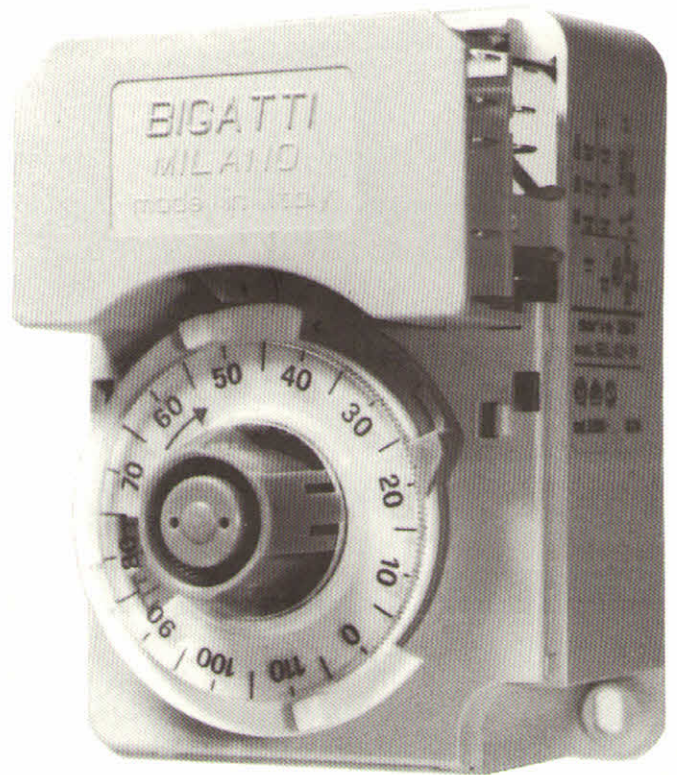

BIGATTI

TIME SWITCHES SB1

For automatic defrosting
of industrial cooling
plant, commercial
refrigerated cabinets
and display cases.

Features:

- Cycle on request in order to obtain 1, 2, 3, 4, 6 defrostings per day.
- Adjustable defrost period with variable outline cam.
- Input of the synchronous motor independent from the switches.
- High contact rating.
- Electrical connection protection in accordance with CEI 23-11
- IMQ-VDE-SEMKO approvals.

CE