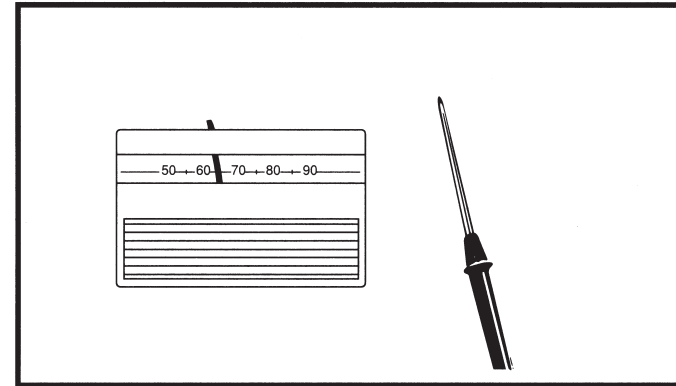

**Features:**

- Large LCD display, 0.435 inch digits
- Ruggedized to withstand a 7.5 ft. drop
- Dual range: -40° to 300° F / -40° to 150° C
- Stainless steel shaft

Here are just a couple of the hundreds of uses for this thermometer...

## SDT20

- LCD display, 3 1/2 digit, 0.435" numerals
- Memory function: Maximum or Minimum temperature measurements
- Resolution: 0.1°
- Runs on button battery
- Dual temperature range: -40° to 300° F  
-40° to 150° C
- Accuracy: -40° to 50° F: ±4° F  
+51° to 230° F: ±2° F  
+231° to 300° F: ±4° F  
  
-40° to 10° C: ±2° C  
+11° to 110° C: ±1° C  
+111° to 149° C: ±2° C