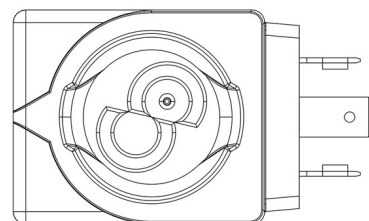

Product Code

9300/RA6

Coil Type HF2
220-230V 50/60Hz

POLYHEDRA

CLASSIC

Product use

Coils with the new 'FAST LOCK' fixing system, series 9300 and 9320, and coils with gear fixing systems, series 9110, 9120 and 9160.

Fast-on connections type DIN 43650/A for coils in series: 9120, 9160, 9300 and 9320; co-moulded cables for series 9110 coils. Protection rating IP65; IP68 for series 9160 coils coupled with series 9155 connectors. Available voltages; 24 VAC - 50/60 Hz, 110 VAC - 50/60 Hz, 220/230 VAC - 50/60 Hz, 240 VAC - 50/60 Hz, 380 VAC - 50/60 Hz, 12 VDC, 24 VDC, 27 VDC, 48 VDC.

Connectors in series 9150, normalized DIN 43650, to wire, with IP65 protection rating. Connectors in series 9900, again normalized DIN 43650, pre-wired with various cable lengths, with IP65 protection rating.

Connectors in series 9155, to wire, with IP65/68 protection rating.

Product details

Coil Type	HF2
Voltage [V]	220/230
Frequency [Hz]	50/60
Power [W]	8
Cable length [m]	-
Package Pcs.	30

Notes

Castel non si assume alcuna responsabilità per eventuali errori nei cataloghi, opuscoli e altro materiale stampato o indicato nel sito Castel.it. Castel si riserva il diritto di modificare i propri prodotti senza preavviso. Tutti i marchi in questo materiale sono di proprietà di Castel. Tutti i diritti riservati.

Castel assumes no responsibility for any errors in catalogs, brochures and other material printed or indicated on the Castel.it website. Castel reserves the right to modify its products without notice. All trademarks in this material are the property of Castel. All rights reserved.