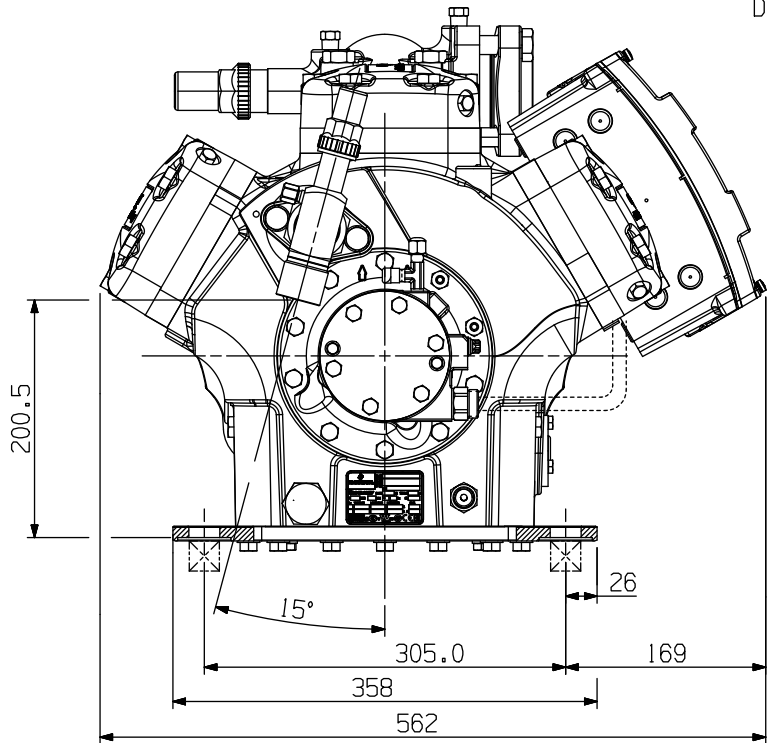

MODELS
6M1* - 40*
6MM* - 30*

DISCHARGE VALVE
 1 3/8 ODS
 I.D. - 35.2
 O.D. - 38.0
 LENGTH 25.0

2X
 26.2 DIAMETER THRU
 44.9 DIAMETER COUNTERBORE
 2.9 DEEP