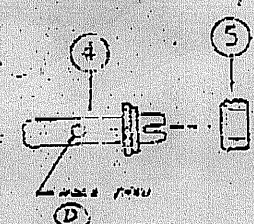

3806 6-22

228 152 8 200

TOTAL P. 01

BUUBLER

PART LIST:

- 1. BODY : CAST BRASS, POLISHED W/CP.
- 2. O-RING : RUBBER BLACK
- 3. JET PIECE : BRASS W/CP.
- 4. REGULATOR STEM : BRASS W/CP.
- 5. REGULATOR CAP: BRASS W/CP.
- 6. STEM : BRASS
- 7. O-RING : RUBBER BLACK
- 8. O-RING : RUBBER BLACK
- 9. O-RING : RUBBER BLACK
- 10. BONNET : BRASS POLISHED W/CP.
- 11. O-RING : RUBBER BLACK
- 12. WASHER : BRASS
- 13. SPRING : STEEL
- 14. BUTTON : BRASS POLISHED W/CP.
- 15. WASHER : RUBBER BLACK

\* CP:  
Chrome  
Plated