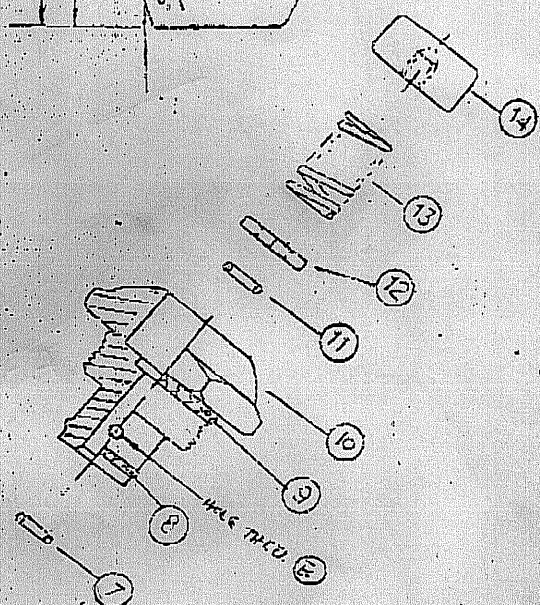

3806 6-22

228 152 8 200

TOTAL P. 01

BUUBLER

PART LIST:

- 1. BODY : CAST BRASS, POLISHED W/CP.
- 2. O-RING : RUBBER BLACK
- 3. JET PIECE : BRASS W/CP.
- 4. REGULATOR STEM : BRASS W/CP.
- 5. REGULATOR CAP: BRASS W/CP.
- 6. STEM : BRASS
- 7. O-RING : RUBBER BLACK
- 8. O-RING : RUBBER BLACK
- 9. O-RING : RUBBER BLACK
- 10. BONNET : BRASS POLISHED W/CP.
- 11. O-RING : RUBBER BLACK
- 12. WASHER : BRASS
- 13. SPRING : STEEL
- 14. BUTTON : BRASS POLISHED W/CP.
- 15. WASHER : RUBBER BLACK

\* CP:  
Chrome  
Plated