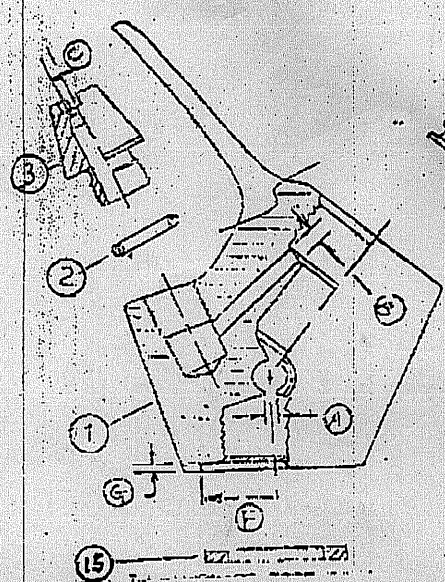

3806 6-22

228 152 8 200

TOTAL P. 01

BUUBLER

PART LIST:

- 1. BODY : CAST BRASS, POLISHED W/CP.
- 2. O-RING : RUBBER BLACK
- 3. JET PIECE : BRASS W/CP.
- 4. REGULATOR STEM : BRASS W/CP.
- 5. REGULATOR CAP: BRASS W/CP.
- 6. STEM : BRASS
- 7. O-RING : RUBBER BLACK
- 8. O-RING : RUBBER BLACK
- 9. O-RING : RUBBER BLACK
- 10. BONNET : BRASS POLISHED W/CP.
- 11. O-RING : RUBBER BLACK
- 12. WASHER : BRASS
- 13. SPRING : STEEL
- 14. BUTTON : BRASS POLISHED W/CP.
- 15. WASHER : RUBBER BLACK

\* CP:  
Chrome  
Plated