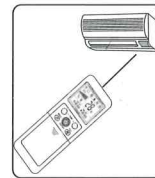

Product Introduction

Model USP4004 All-purpose Air Conditioner Remote Controller has been designed to remotely control various brands and models of the air conditioners. This product is characteristic of point-to-point fast brand searching and automatic digital code searching with low power consumption, complete functions, long transmission distance, easy setting, simple operation and fresh visual appearance and comfortable hand feel which can facilitate you with unlimited convenience. The product has a large LCD screen which provides easy setting and operation. It has built-in clock and on/off timer function which have facilitated more convenience for you.

Panel Description:

- 1.Signal Sending Display
- 2.Fan Display
- 3.Blowing Direction Display
- 4.Temperature "-" key
- 5.Mode Key
- 6.Clock Function Key
- 7.Blowing Direction Control Key
- 8.Automatic Blowing Direction Control Key
- 9.SET
- 10.Confirmation Button
- 11.Run Mode Display
- 12.Temperature Display
- 13.Model Code
- 14.Temperature "+" key
- 15.Power Key
- 16.Fan Key
- 17.Timing ON Key
- 18.Fast Cool Key
- 19.Fast Heat Key
- 20.Timing OFF Key

Remarks:

Fast Cool/Heat Key

- Press "Fast Cool" key to automatically set the machine as refrigerating mode, 21°C, middle wind, automatic blowing direction;
- Press "Fast Heat" key to automatically set the machine as heating mode, 27°C, middle wind, automatic blowing direction.

Battery Installation:

1. Remove the battery cover of the remote control, install two new 7# batteries;
2. Install the battery cover. The time will appear in the left corner of LCD display.

Setting of Remote Control

This remote controller has three setting modes that are marked as A, B and C. Please select one mode for operation.

A The brand corresponding point-to-point fast searching