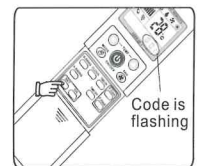

Test whether the functions of remote control buttons (excluding Temperature and buttons, timed ON/OFF buttons, and SET button) are correct. If yes, the code is effectively set. If not, press SET button to continue once the search.

3

C Manually input code

- 1 Manually plug-in the air conditioner, find the type of the air conditioner in the "Code Table", and find the first code, for example: Haier

BRAND	CODE
HAIER	001-019

- 2 Hold SET button (for about three seconds) until the conditioner type code flickers in the window, press Temperature "▲" or "▼" buttons until the desired code flickers in the window. When the code is right, the air conditioner will start.