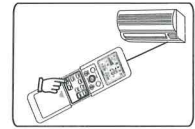

Test whether the functions of remote control buttons (excluding Temperature and buttons, timed ON/OFF buttons, and SET button) are correct. If yes, the code is effectively set. If not, press SET button to continue once the search.

3