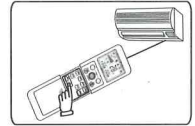

1. 2 Hold SET button (for about six seconds) until the conditioner type code changes in the window, indicating you have entered the high-speed conditioner type search status. press OK button to stop searching until the air conditioner automatically starts.