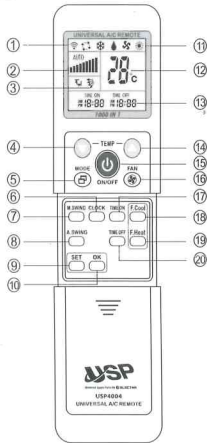

Panel Description:

- 1.Signal Sending Display
- 2.Fan Display
- 3.Blowing Direction Display
- 4.Temperature "-" key
- 5.Mode Key
- 6.Clock Function Key
- 7.Blowing Direction Control Key
- 8.Automatic Blowing Direction Control Key
- 9.SET
- 10.Confirmation Button
- 11.Run Mode Display
- 12.Temperature Display
- 13.Model Code
- 14.Temperature "+" key
- 15.Power Key
- 16.Fan Key
- 17.Timing ON Key
- 18.Fast Cool Key
- 19.Fast Heat Key
- 20.Timing OFF Key