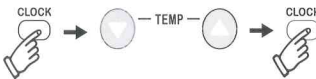

3

C Manually input code

- 1 Manually plug-in the air conditioner, find the type of the air conditioner in the "Code Table", and find the first code, for example: Haier

BRAND	CODE
HAIER	001-019

- 2 Hold SET button (for about three seconds) until the conditioner type code flickers in the window, press Temperature "▲" or "▼" buttons until the desired code flickers in the window. When the code is right, the air conditioner will start.

3

Press OK button and the selected conditioner type code will stop flickering.

4

Test whether the remote control button has been effectively set. If yes, setting completes. And if no, repeat steps 2-3.

Set Time Function

Press CLOCK button (for three seconds) to enter the clock setting status, and the clock will flicker. Use the Temperature "▲" or "▼" buttons to adjust the current time, and press CLOCK button again to exit setting.

Timing ON/OFF Function

To configure the timer function of the original remote control, press TIME ON or TIME OFF buttons, and the air conditioner timer lights will go on, indicating the air conditioner has entered the timed status.