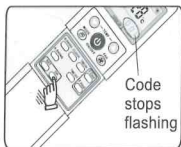

3

Press OK button and the selected conditioner type code will stop flickering.