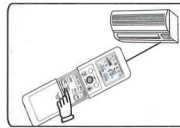

This remote controller has three setting modes that are marked as A, B and C. Please select one mode for operation.

A The brand corresponding point-to-point fast searching

- 1 Manually plug-in the air conditioner, aim the remote control at the receiving window of the air conditioner.

- 2 Press the code key that corresponds to your brand and hold until the air conditioner is started by giving out a sound signal. Release the key and the setting is completed.

Table of brand corresponding keys

B Digital automatic search type

- 1 Manually plug-in the air conditioner, aim the remote control at the receiving window of the air conditioner.

- 2 Hold SET button (for about six seconds) until the conditioner type code changes in the window, indicating you have entered the high-speed conditioner type search status. press OK button to stop searching until the air conditioner automatically starts.