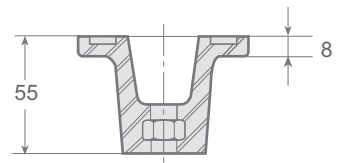

## REGULABLE

Version	Code	Weight
M	F10 0854	229 grs.