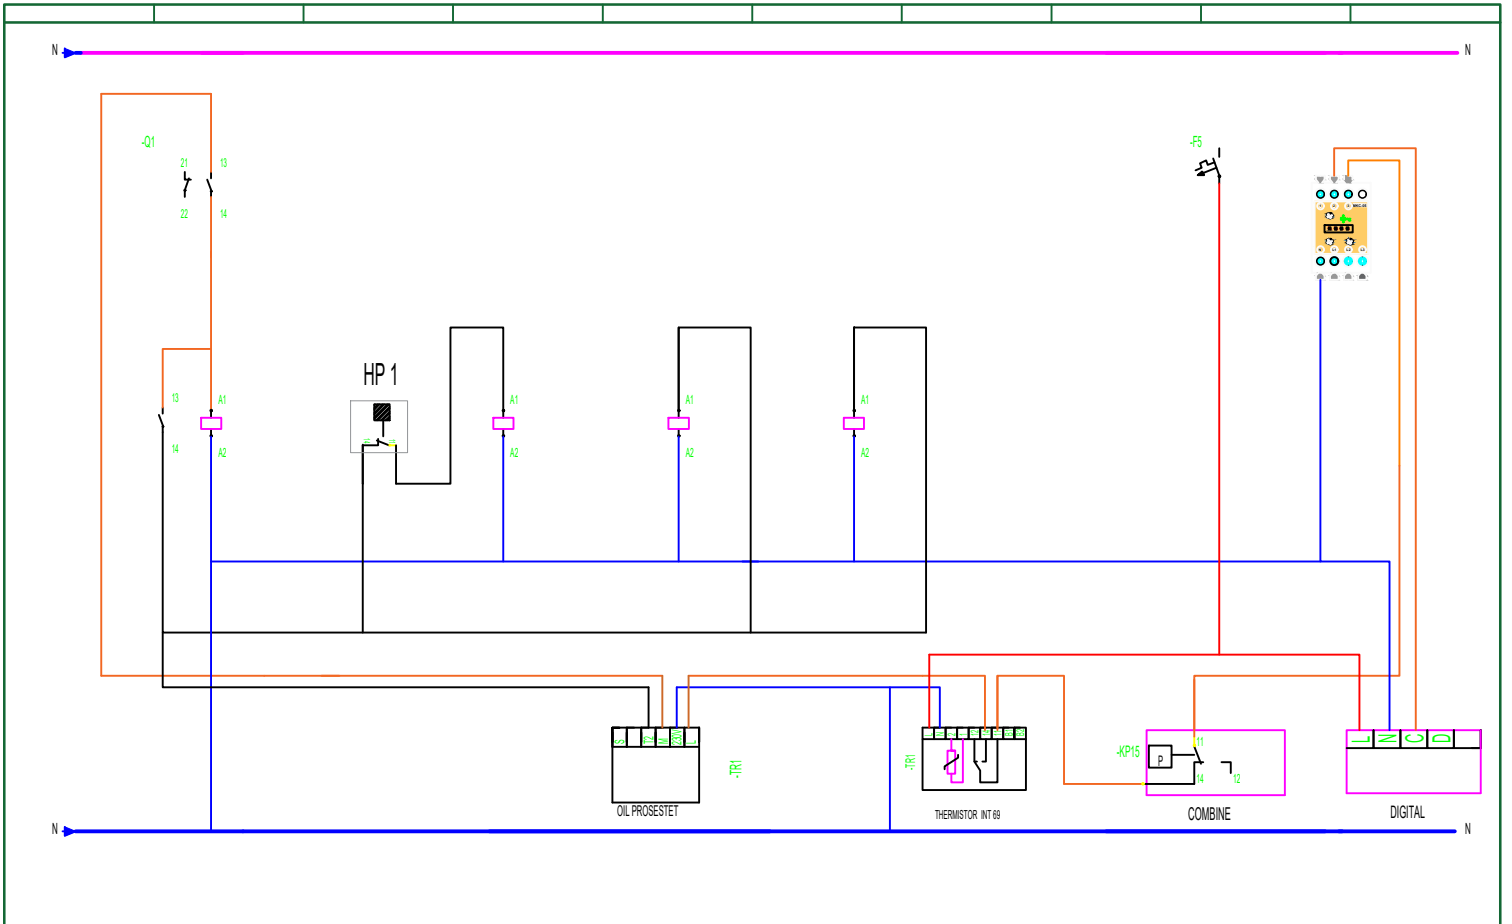

Date	Drawing	Control	SWICH - LAMP - AIR FAN - HEATER
Date	Name		

Date	Drawing	Control	ELECTRIC COMMAND LINE
Date	Name		