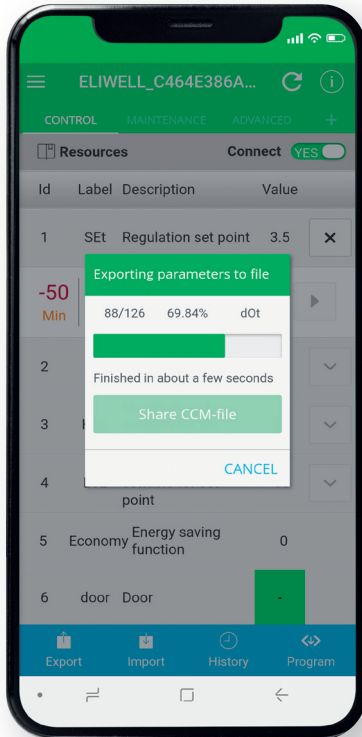

IDNext

✧ The next generation controller for cooling equipment ✧

 Commissioning
via mobile

 Electronic
fans control

 Modular
defrost

 LED lights
management

 Variable speed
compressors

 Natural & new
refrigerants

Life Is On

eliwell[™]
by Schneider Electric

IDNext

✧ Easy and fast commissioning with Eliwell AIR app ✧

SMART USER INTERFACE

Available from any device through Bluetooth Dongle*

EASY SETTING & SUPPORT

Configuration map sharing

LOCAL DATALOGGING MANAGEMENT

Memory download & sharing

* accessory to be ordered separately

Learn more about Eliwell AIR

IDNext

✧ A new design offering you more ✧

LARGER DISPLAY & DIGITS

6 TOUCH BUTTONS
& 11 ICONS