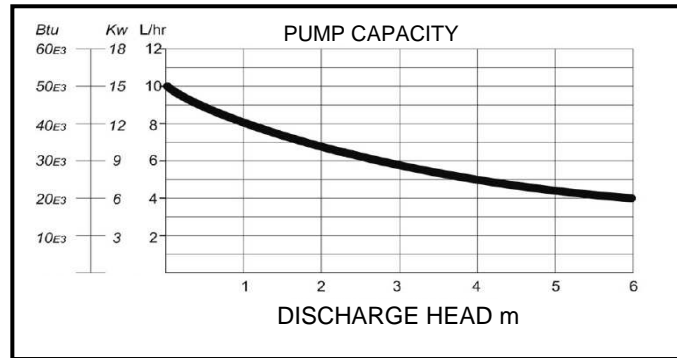

ASTRO ELECTRONIC CONDENSATE PUMP

TECHNICAL DATA

POWER SUPPLY	230V AC 1PH 50 Hz 13W MÁX. 0.44W standby
CLASS 1 APPLIANCE	IP30
ALARM	3A cables libres de tensión
THERMALL PROTECTED	50°C
WATER MAX.TEMPERATURE	40°C
PUMPING CAPACITY	10 l/h
DISCHARGE HEAD	10 m
HORIZONTAL	30 m
SOUND LEVEL	20-21 db (1 m)
PUMP DIMENSIONS	211x68.5x59.5 mm
CE MARKED	