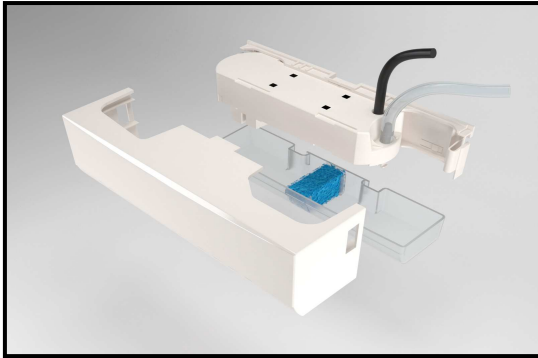

ASTRO ELECTRONIC CONDENSATE PUMP

TECHNICAL DATA

POWER SUPPLY	230V AC 1PH 50 Hz 13W MÁX. 0.44W standby
CLASS 1 APPLIANCE	IP30
ALARM	3A cables libres de tensión
THERMALL PROTECTED	50°C
WATER MAX.TEMPERATURE	40°C
PUMPING CAPACITY	10 l/h
DISCHARGE HEAD	10 m
HORIZONTAL	30 m
SOUND LEVEL	20-21 db (1 m)
PUMP DIMENSIONS	211x68.5x59.5 mm
CE MARKED	